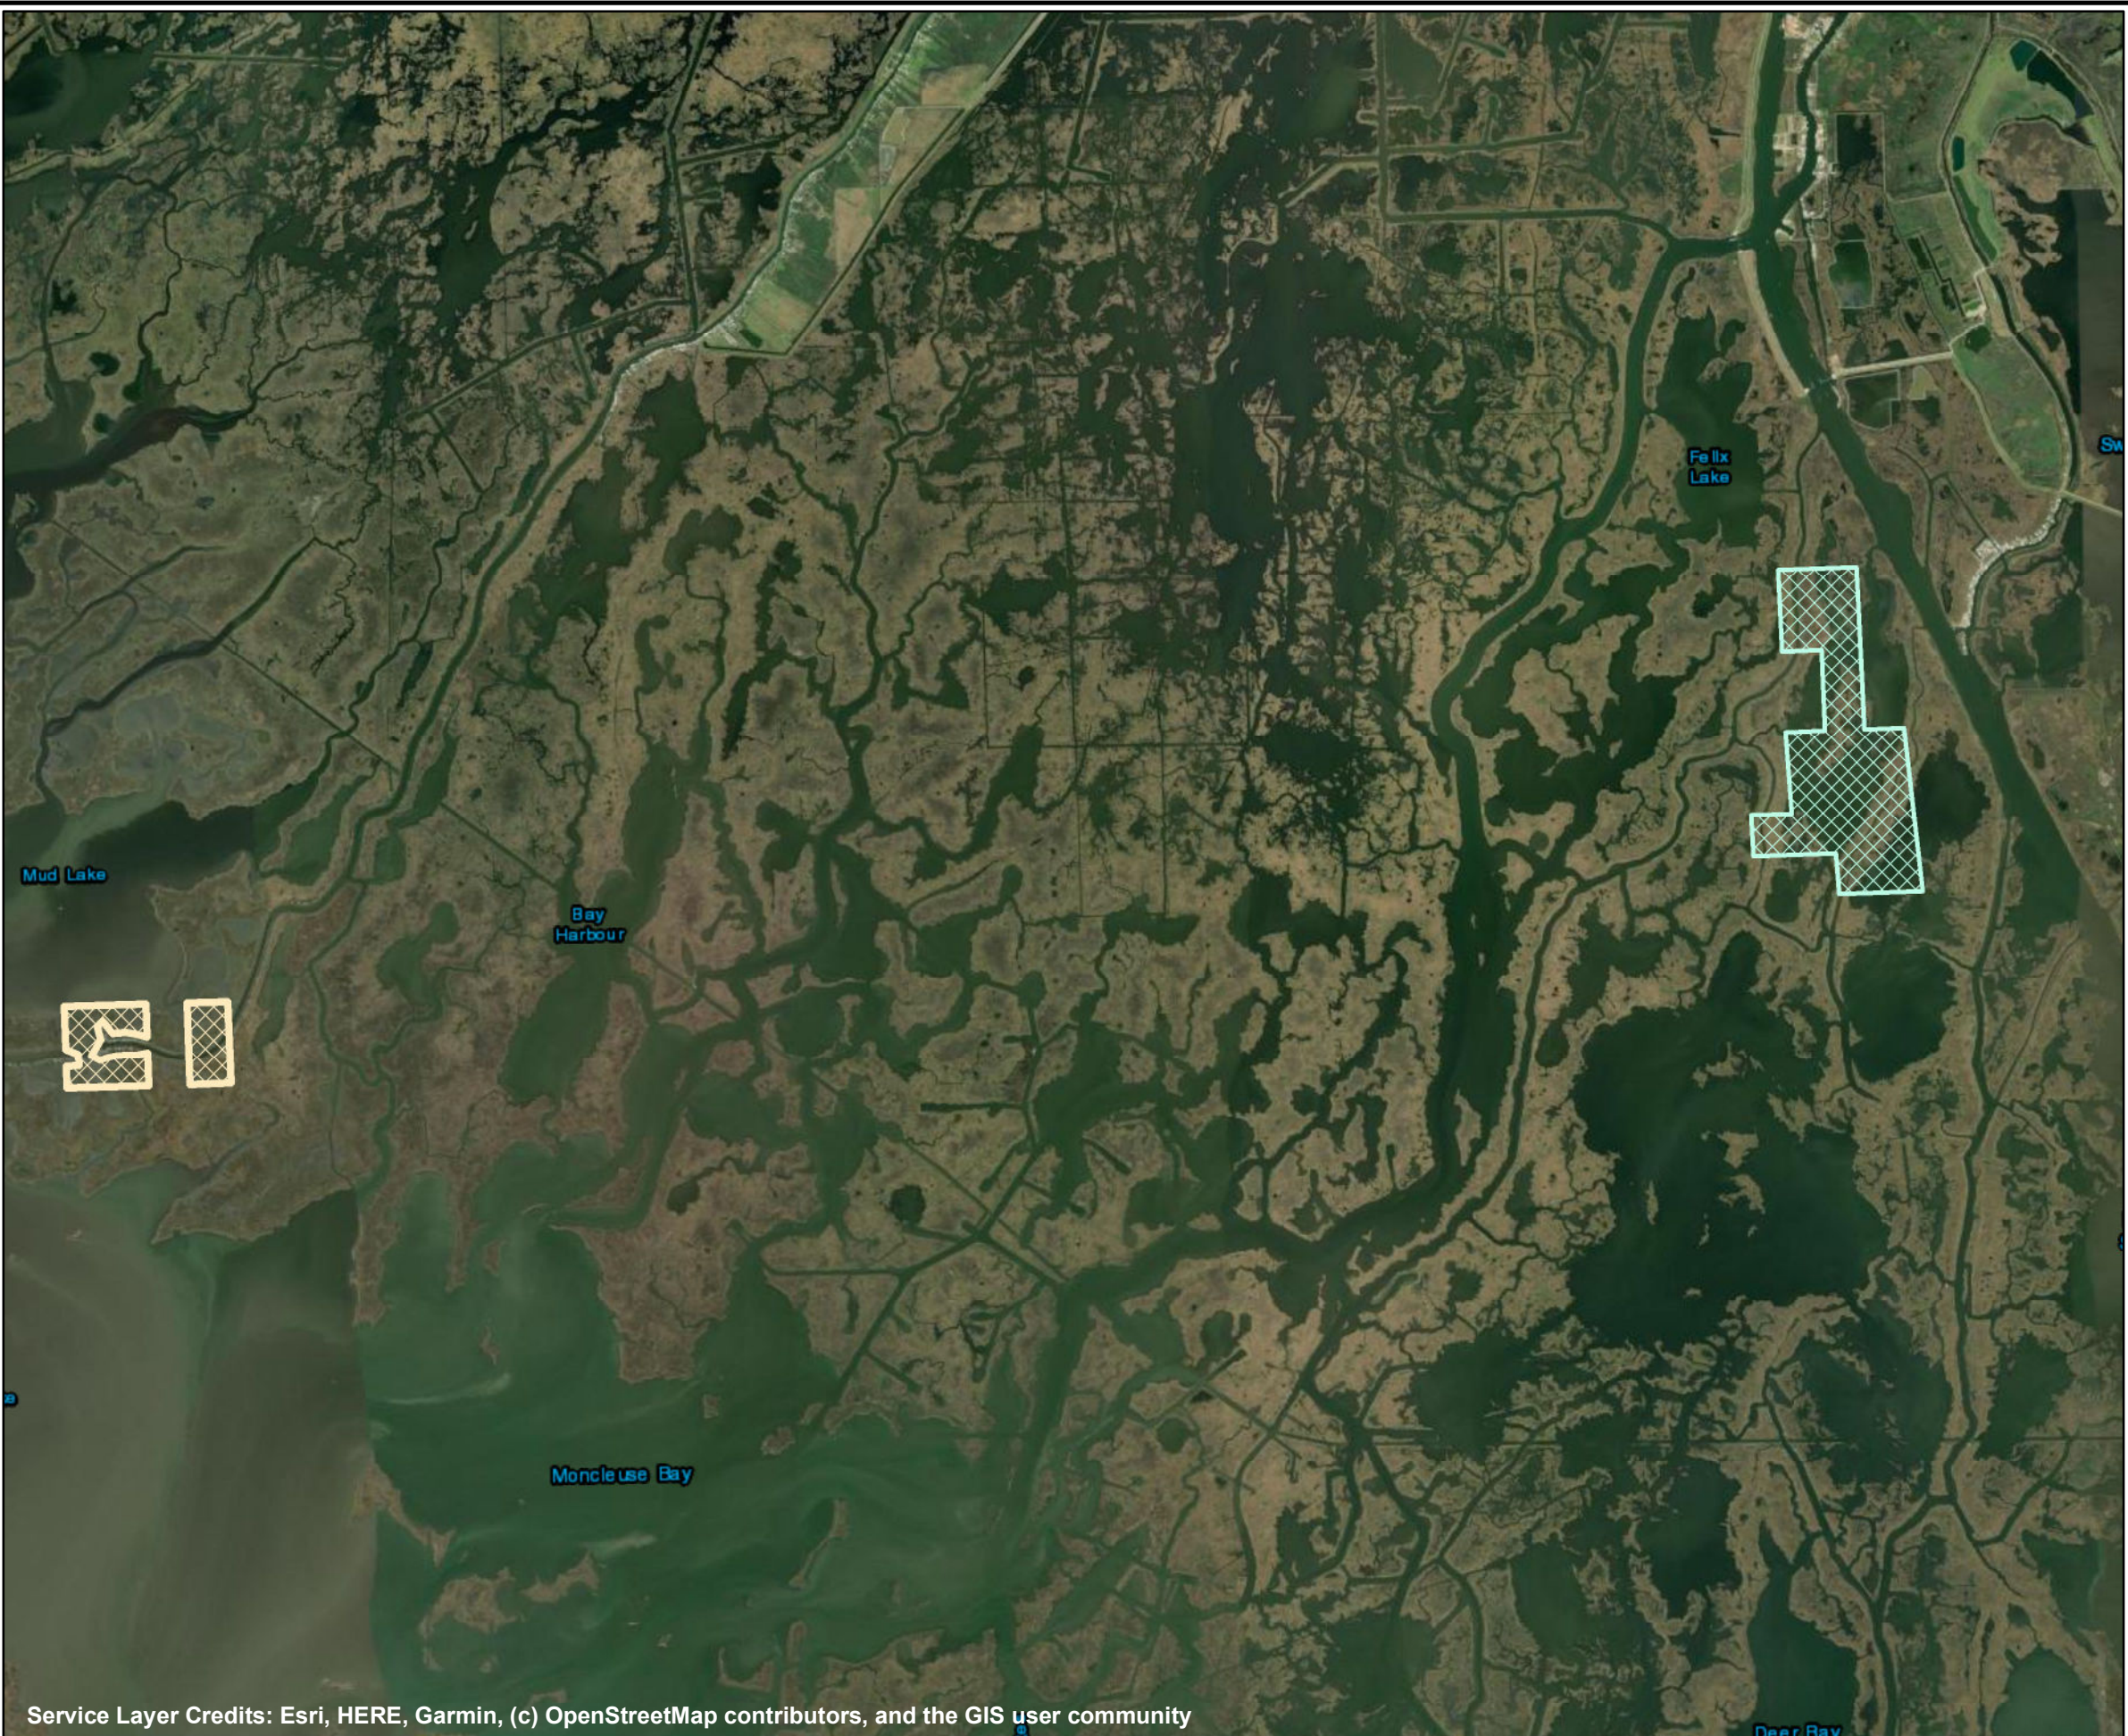

MAP FOR COASTWIDE NUTRIA CONTROL PROGRAM PURPOSES ONLY (created Aug 2023)

Legend

-  PatentTerrebonneE
-  PatentTerrebonneW

Nutria may not be harvested from water bodies if participant does not have permission to harvest from land adjacent to water body

Service Layer Credits: Esri, HERE, Garmin, (c) OpenStreetMap contributors, and the GIS user community

Map Source: LA Dept. of Wildlife & Fisheries

MAP FOR COASTWIDE NUTRIA CONTROL PROGRAM PURPOSES ONLY (created Aug 2023)